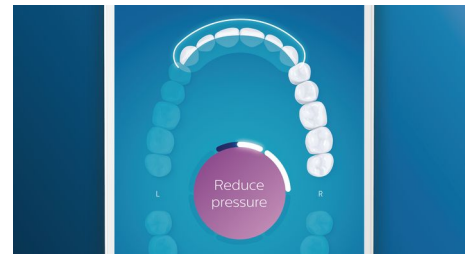

Too much pressure?

You might not notice when you brush too hard, but your DiamondClean Smart will. If you use too much pressure, the light ring on the end of your handle will flash. This is a gentle reminder to ease off the pressure, and let your brush head do the work. 7 out of 10 people found this feature helped them become a better brusher.