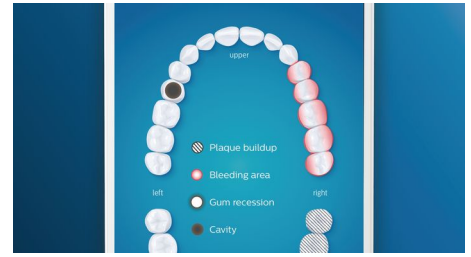

## Never miss a spot

The Philips Sonicare app lets you know when you've achieved a thorough clean, and coaches you to be a better, more mindful brusher.

## TouchUp feature

If you happen to miss a spot while brushing your teeth, your app's TouchUp feature will show you. You can then go back for a second pass, and be confident you are getting a complete clean, every time.

## Focus areas and goal-setting

Any trouble areas your dentist has pointed out? We'll highlight them on your in-app 3D mouth map, and remind you to pay extra attention to these areas.