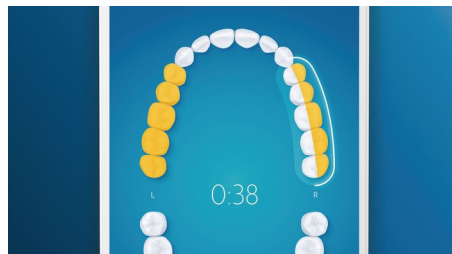

## Whiter teeth, fast

Click on the W3 Premium White brush head to remove surface stains and reveal your whitest smile. With its densely packed central stain removal bristles, it's clinically proven to remove up to 100% more stains in just three days.\*\*

## TongueCare+ tongue brush

Click on the TongueCare+ tongue brush to gently remove odor causing bacteria from the pores of your tongue. Its 240 specially designed MicroBristles get between all your tongue's ridges and grooves to remove bacteria and debris that lead to bad breath. Team with our antibacterial BreathRx tongue spray for superior cleaning and super fresh breath.

## TouchUp feature

If you happen to miss a spot while brushing your teeth, your app's TouchUp feature will show you. You can then go back for a second pass, and be confident you are getting a complete clean, every time.