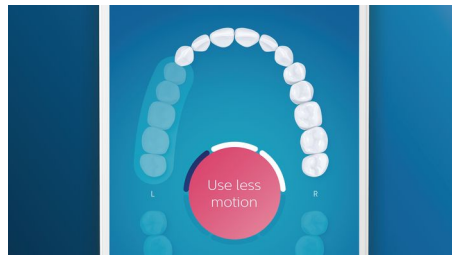

Never miss a spot

The Philips Sonicare app lets you know when you've achieved a thorough clean, and coaches you to be a better, more mindful brusher.