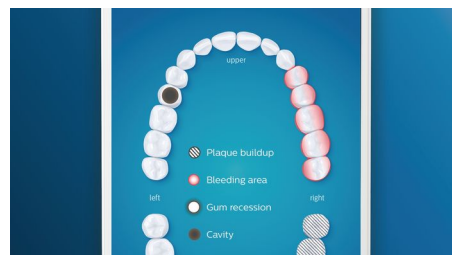

## Whiter teeth, fast

Click on the W3 Premium White brush head to remove surface stains and reveal your whitest smile. With its densely packed central stain removal bristles, it's clinically proven to remove up to 100% more stains in just three days.\*\*

## Never miss a spot

The Philips Sonicare app lets you know when you've achieved a thorough clean, and coaches you to be a better, more mindful brusher.

## TouchUp feature

If you happen to miss a spot while brushing your teeth, your app's TouchUp feature will show you. You can then go back for a second pass, and be confident you are getting a complete clean, every time.

## Focus areas and goal-setting

Any trouble areas your dentist has pointed out? We'll highlight them on your in-app 3D mouth map, and remind you to pay extra attention to these areas.