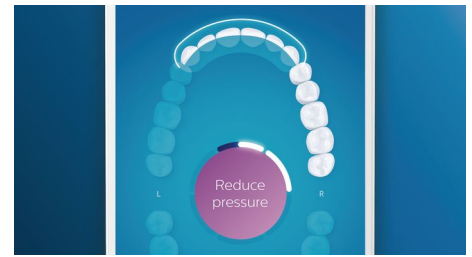

## TouchUp feature

If you happen to miss a spot while brushing your teeth, your app's TouchUp feature will show you. You can then go back for a second pass, and be confident you are getting a complete clean, every time.

## Focus areas and goal-setting

Any trouble areas your dentist has pointed out? We'll highlight them on your in-app 3D mouth map, and remind you to pay extra attention to these areas.

## Too much pressure?

You might not notice when you brush too hard, but your DiamondClean Smart will. If you use too much pressure, the light ring on the end of your handle will flash. This is a gentle reminder to ease off the pressure, and let your brush head do the work. 7 out of 10 people found this feature helped them become a better brusher.