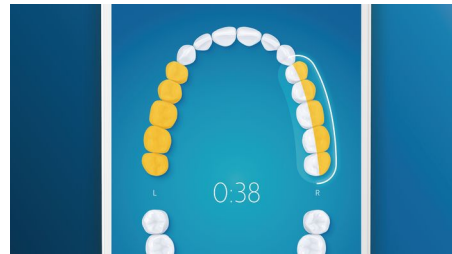

## Care for your gums

Click on the G3 Premium Gum Care brush head to improve your gum health. Its smaller size and targeted gum line bristles deliver gentle yet effective cleaning along the gum line, where gum disease starts. It's clinically proven to deliver up to 100% less gum inflammation\* and up to 7x healthier gums in just two weeks.\*

## Whiter teeth, fast

Click on the W3 Premium White brush head to remove surface stains and reveal your whitest smile. With its densely packed central stain removal bristles, it's clinically proven to remove up to 100% more stains in just three days.\*\*

## TouchUp feature

If you happen to miss a spot while brushing your teeth, your app's TouchUp feature will show you. You can then go back for a second pass, and be confident you are getting a complete clean, every time.