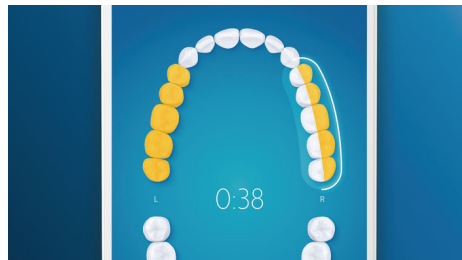

## Care for your gums

Click on the G3 Premium Gum Care brush head to improve your gum health. Its smaller size and targeted gum line bristles deliver gentle yet effective cleaning along the gum line, where gum disease starts. It's clinically proven to deliver up to 100% less gum inflammation\* and up to 7x healthier gums in just two weeks.\*

## Whiter teeth, fast

Click on the W3 Premium White brush head to remove surface stains and reveal your whitest

smile. With its densely packed central stain removal bristles, it's clinically proven to remove up to 100% more stains in just three days.\*\*

## TouchUp feature

If you happen to miss a spot while brushing your teeth, your app's TouchUp feature will show you. You can then go back for a second pass, and be confident you are getting a complete clean, every time.