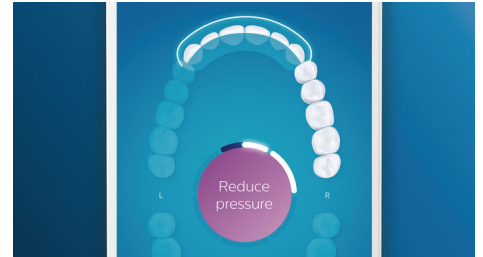

Too much pressure?

You might not notice when you brush too hard, but your DiamondClean Smart will. If you use too much pressure, the light ring on the end of your handle will flash. This is a gentle reminder to ease off the pressure, and let your brush head do the work. 7 out of 10 people found this feature helped them become a better brusher.