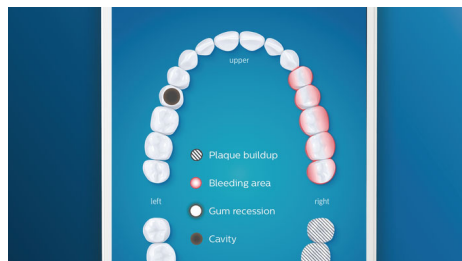

## Whiter teeth, fast

Click on the W3 Premium White brush head to remove surface stains and reveal your whitest

smile. With its densely packed central stain removal bristles, it's clinically proven to remove up to 100% more stains in just three days.\*\*

## Never miss a spot

The Philips Sonicare app lets you know when you've achieved a thorough clean, and coaches you to be a better, more mindful brusher.

## TouchUp feature

If you happen to miss a spot while brushing your teeth, your app's TouchUp feature will show you. You can then go back for a second pass, and be confident you are getting a complete clean, every time.

## Focus areas and goal-setting

Any trouble areas your dentist has pointed out? We'll highlight them on your in-app 3D mouth

map, and remind you to pay extra attention to these areas.