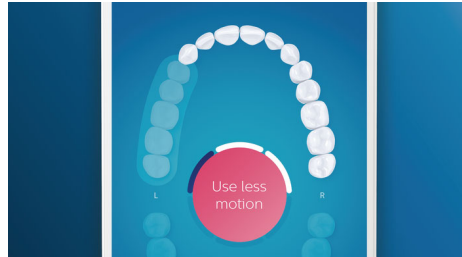

Never miss a spot

The Philips Sonicare app lets you know when you've achieved a thorough clean, and coaches you to be a better, more mindful brusher.