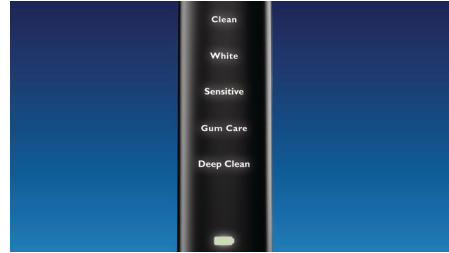

Guides you to follow dental recommendations

- 5 modes: Clean, White, Sensitive, Gum Care, Deep Clean

Designed around you

- Illuminated display
- Three-week battery life
- Dual charging system

Highlights

DiamondClean brush head

DiamondClean toothbrush head, Philips Sonicare's best whitening brush head, has diamond shaped, medium stiffness bristles to effectively yet gently scrape away plaque. This Philips Sonicare electric toothbrush provides an exceptional cleaning and whiter teeth compared to a manual toothbrush.

AdaptiveClean brush head

Soft, flexible sides made of rubber allow the bristles to conform to the unique shape of patients' teeth and gums to provide up to 4x more surface contact*. The brush head's flexibility helps the bristles gently track along the gumline and absorb excessive brushing pressure. Enhanced sweeping motion delivers a unique in-mouth feel and superior cleaning along the gumline and in hard-to-reach areas*. Proven to remove 10x more plaque than a manual toothbrush in hard-to-reach areas*.

Five brushing modes

Includes the stain-removing White mode, clinically proven to whiten teeth in as little as one week.

Deep Clean mode

Our all-new Deep Clean mode delivers an exceptional clean in hard-to-reach places. The unique motion of the brush head in this mode plus an extended three-minute brushing time makes it the ideal choice when you want to pay extra attention to trouble spots.