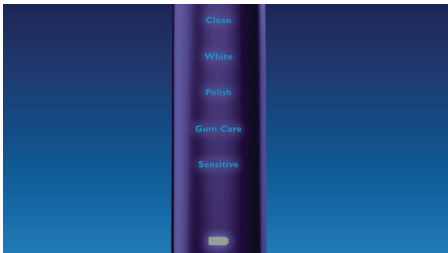

Provides a superior clean

- DiamondClean toothbrush head for Sonicare's best whitening
- Patented Sonicare toothbrush technology

Guides you to follow dental recommendations

- 5 modes: Clean, Whitening, Polish, Sensitive, Gum Care

Designed around you

- Illuminated display
- Three-week battery life
- Dual charging system

Highlights

DiamondClean brush head

DiamondClean toothbrush heads, Philips Sonicare's best whitening brush head, have diamond shaped bristles to effectively yet gently remove surface stains and scrape away plaque. Removes stain build up from coffee, tea, red wine, cigarettes and tobacco in just 1 week.

Five brushing modes

Includes the stain-removing White mode, clinically proven to whiten teeth in as little as one week.

Sonic technology

Drives fluid between the teeth and along the gumline for a powerful yet gentle clean.