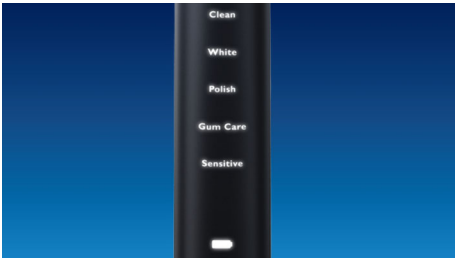

Provides a superior clean

- DiamondClean toothbrush head for Sonicare's best whitening
- Patented Sonicare toothbrush technology

Guides you to follow dental recommendations

- 5 modes: Clean, Whitening, Polish, Sensitive, Gum Care

Designed around you

- Dual charging system
- Illuminated display
- Three-week battery life

PHILIPS

sonicare

Highlights

DiamondClean brush head

DiamondClean toothbrush heads, Philips Sonicare's best whitening brush head, have diamond shaped bristles to effectively yet gently remove surface stains and scrape away plaque. Removes stain build up from coffee, tea, red wine, cigarettes and tobacco in just 1 week.

Five brushing modes

Includes the stain-removing White mode, clinically proven to whiten teeth in as little as one week.

Sonic technology

Drives fluid between the teeth and along the gumline for a powerful yet gentle clean.