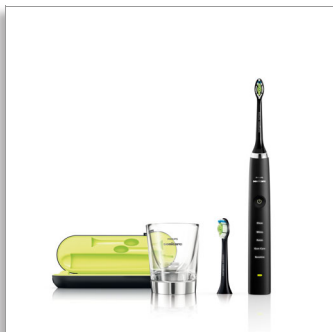

Philips Sonicare
DiamondClean Black
Edition
Sonic electric toothbrush -
Dispense

5 modes

2 brush heads
Glass charger
USB travel charger

HX9382/54

Ultimate cleaning, superior results

Superior plaque removal plus powerful whitening

Provides a superior clean

- DiamondClean toothbrush head for Sonicare's best whitening
- Patented Sonicare toothbrush technology

Guides you to follow dental recommendations

- 5 modes: Clean, Whitening, Polish, Sensitive, Gum Care

Designed around you

- Dual charging system
- Illuminated display
- Three-week battery life

PHILIPS

sonicare

Highlights

DiamondClean brush head

DiamondClean toothbrush heads, Philips Sonicare's best whitening brush head, have diamond shaped bristles to effectively yet gently remove surface stains and scrape away plaque. Removes stain build up from coffee, tea, red wine, cigarettes and tobacco in just 1 week.

Charging system

Innovative glass charger and station for home use, plus portable charging case with laptop-ready USB and wall plug for travel.

Illuminated display

When on, unique backlight indicates selected mode. When off, display becomes invisible for a clean look.