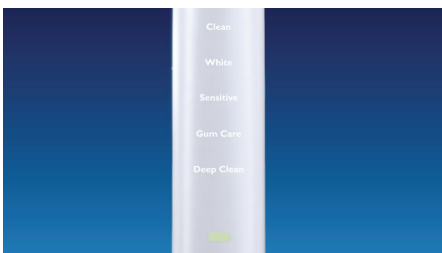

Guides you to follow dental recommendations

- 5 modes: Clean, White, Sensitive, Gum Care, Deep Clean

Designed around you

- Illuminated display
- Three-week battery life
- Dual charging system

asimpleswitch.com

Highlights

DiamondClean brush head

DiamondClean toothbrush heads, Philips Sonicare's best whitening brush head, have diamond shaped bristles to effectively yet gently remove surface stains and scrape away plaque. Removes stain build up from coffee, tea, red wine, cigarettes and tobacco in just 1 week.

AdaptiveClean brush head

Soft, flexible sides made of rubber allow the bristles to conform to the unique shape of patients' teeth and gums to provide up to 4x more surface contact*. The brush head's flexibility helps the bristles gently track along the gumline and absorb excessive brushing pressure. Enhanced sweeping motion delivers a unique in-mouth feel and superior cleaning along the gumline and in hard-to-reach areas*. Proven to remove 10x more plaque than a manual toothbrush in hard-to-reach areas*.

Five brushing modes

Includes the stain-removing White mode, clinically proven to whiten teeth in as little as one week.

Deep Clean mode

Our all-new Deep Clean mode delivers an exceptional clean in hard-to-reach places. The unique motion of the brush head in this mode plus an extended three-minute brushing time makes it the ideal choice when you want to pay extra attention to trouble spots.