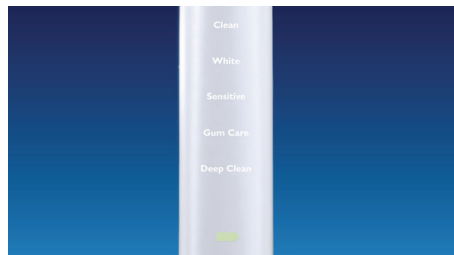

Provides a superior clean

- DiamondClean toothbrush head for Sonicare's best whitening
- AdaptiveClean brush head
- New Deep Clean: Effortlessly tackle trouble spots
- Patented Sonicare toothbrush technology

asimpleswitch.com

Highlights

DiamondClean brush head

DiamondClean toothbrush heads, Philips Sonicare's best whitening brush head, have diamond shaped bristles to effectively yet gently remove surface stains and scrape away plaque. Removes stain build up from coffee, tea, red wine, cigarettes and tobacco in just 1 week.

AdaptiveClean brush head

Soft, flexible sides made of rubber allow the bristles to conform to the unique shape of patients' teeth and gums to provide up to 4x more surface contact*. The brush head's flexibility helps the bristles gently track along the gumline and absorb excessive brushing pressure. Enhanced sweeping motion delivers a unique in-mouth feel and superior cleaning along the gumline and in hard-to-reach areas*. Proven to remove 10x more plaque than a manual toothbrush in hard-to-reach areas*.

Five brushing modes

Includes the stain-removing White mode, clinically proven to whiten teeth in as little as one week.

Deep Clean mode

Our all-new Deep Clean mode delivers an exceptional clean in hard-to-reach places. The unique motion of the brush head in this mode plus an extended three-minute brushing time makes it the ideal choice when you want to pay extra attention to trouble spots.