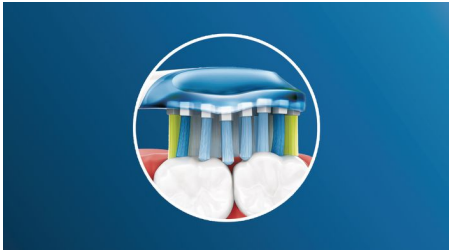

Designed around you

- Timers encourage thorough 2 minutes of brushing

asimpleswitch.com

Highlights

Say goodbye to plaque

And thanks to its flexible design, it removes up to 10x more plaque from hard-to-reach areas* for a truly deep clean along the gum line and between teeth.

Adaptive cleaning technology

You get a personalized clean every time you brush with our adaptive cleaning technology. Soft rubber sides flex to let C3 Premium Plaque Control adapt to the shape of your teeth and gums, absorbing any excess brushing pressure and enhancing our sonic cleaning power. Bristles can then adjust to the shape of your teeth and gums so you get up to 4x more surface contact than a regular brush head** for deeper cleaning in hard-to-reach areas.