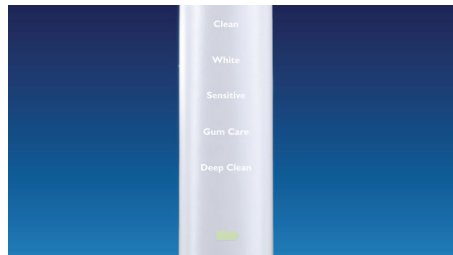

Extra deep cleaning

Our Deep Clean mode means you can really focus on specific areas, and give them extra attention. We've combined our unique brush head motion with an extended 3 minutes of brushing time so your teeth get a truly deep clean.