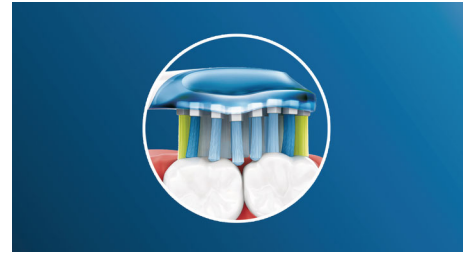

### 5 modes to clean your way

With DiamondClean, you get a truly refreshing clean every day. Our 5 modes cover all your brushing needs; Clean mode – for exceptional daily cleaning, Gum Care – to gently massage gums, Deep Clean – for an invigorating deep clean, Sensitive – for gentle yet effective cleaning of sensitive gums, and White – the ideal mode to remove surface stains.

### Extra deep cleaning

Our Deep Clean mode means you can really focus on specific areas, and give them extra attention. We've combined our unique brush head motion with an extended 3 minutes of brushing time so your teeth get a truly deep clean.

### Up to 2x healthier teeth

Click on our AdaptiveClean brush head for a deep, gentle clean that leaves gums up to 2x healthier than a manual toothbrush. Soft rubber sides flex along every contour of your teeth and gums to absorb any excess pressure. Bristles can then reach deep between teeth giving you a comfortable, effective deep clean.