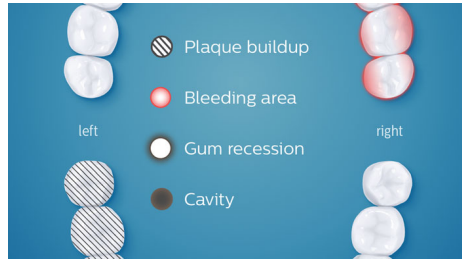

Highlights

Smart Sensor Technology

Three smart sensors send personalized brushing data to the Philips Sonicare app. Location sensor shows patients where they're brushing too little for better coverage. Scrubbing sensor helps guide patients to reduce scrubbing for optimized technique and a deeper, more gentle clean. Pressure sensor tracks brushing pressure and gently pulsates the handle to tell patients when to adopt a softer touch.

State-of-the-art 3D mouth-map

A personalized 3D mouth-map provides post-brushing analysis so patients can track and refine their routine and identify trouble spots that require extra attention.

Touch-Up

The Touch-Up feature displays customized guidance based on actual brushing data in order to immediately address missed areas.

Highlights trouble spots

Based on advice from their dental professional, patients can highlight and address areas on the personalized mouth-map in need of extra care due to plaque buildup, gum recession or another issue.