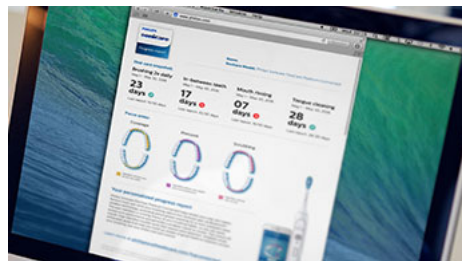

Goal-setting, progress reports

The Philips Sonicare app maintains a running history of a patient's personalized brushing data, allowing them to easily review performance and set daily and long-term goals. After 30 days, patients can generate an in-app progress report summarizing their brushing performance, with

the added option of sharing reports with their dental professional via email.