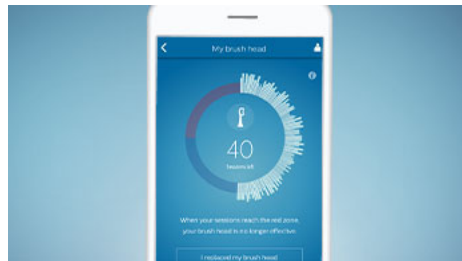

Brush head monitor

Using actual brushing time and pressure, the brush head monitor alerts patients in three months or less when it's time to replace their brush head, ensuring continued effectiveness for the best results possible.