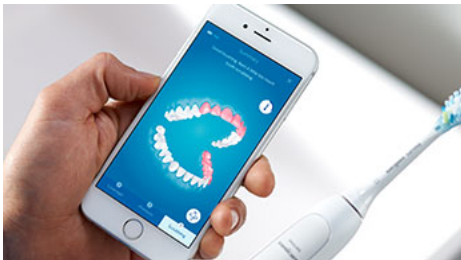

State-of-the-art 3D mouth-map

A personalized 3D mouth-map provides post-brushing analysis so patients can track and refine their routine and identify trouble spots that require extra attention.