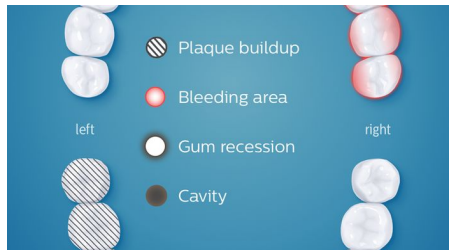

## Touch-Up

The Touch-Up feature displays customized guidance based on actual brushing data in order to immediately address missed areas.

## Highlights trouble spots

Based on advice from their dental professional, patients can highlight and address areas on the personalized mouth-map in need of extra care due to plaque buildup, gum recession or another issue.