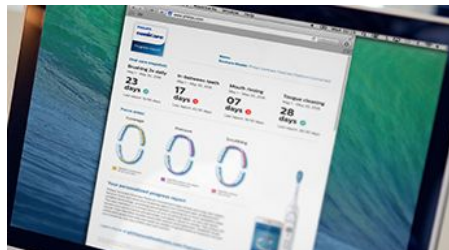

Goal-setting, progress reports

The Philips Sonicare app maintains a running history of a patient's personalized brushing data, allowing them to easily review performance and set daily and long-term goals. After 30 days, patients can generate an in-app progress report summarizing their brushing performance, with the added option of sharing reports with their dental professional via email.