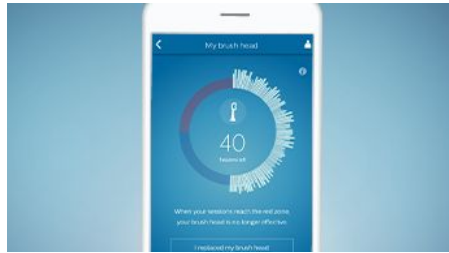

Brush head monitor

Using actual brushing time and pressure, the brush head monitor alerts patients in three months or less when it's time to replace their brush head, ensuring continued effectiveness for the best results possible.