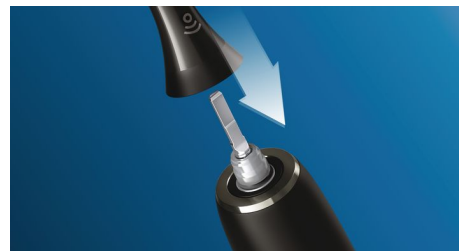

Easy to click-on

Your Premium Plaque Control, Premium White and Premium Gum Care brush heads simply click on to your Philips Sonicare toothbrush handle and fits securely in place. Brush head replacement is made easy; just click off. Our click design makes it super simple to maintain and clean your brush head. Your Premium brush heads fit all of our toothbrush handles except PowerUp Battery and Essence.