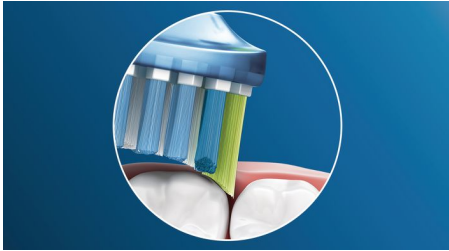

- Up to 4x more surface contact** for an effortless deep clean

Designed to optimize performance

- Always know when to replace. Always get an effective clean.

Innovative technology

- Automatically selects optimal mode for ultimate results****
- Philips Sonicare's advanced sonic technology
- Click-on design for simple brush head placement
- Tested to meet your oral health needs

Highlights

Say goodbye to plaque

And thanks to its flexible design, it removes up to 10x more plaque from hard-to-reach areas* for a truly deep clean along the gum line and between teeth.

Focus on gum health

With the Philips Sonicare Premium Gum Care brush head, even the deepest clean is gentle. As your toothbrush moves along the gum line, Premium Gum Care's flexible sides and bristles absorb any excess pressure so your gums are protected, even if you brush too hard. Bristles work hard to remove plaque and bacteria along the gum line helping to improve gum health. Thanks to this brush head's curved design, you can be sure of maximized bristle contact.

Whiter teeth, fast

Dense bristles packed into the center of the Philips Sonicare Premium White brush head work hard to remove plaque, and everyday surface stains from food and drinks. Flexing sides let bristles contour to the unique shape of your teeth and gums for deep cleaning and a brighter smile in just 3 days.