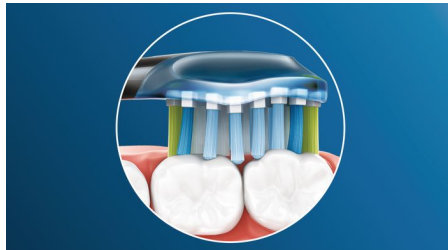

With the Philips Sonicare Premium Gum Care brush head, even the deepest clean is gentle. As your toothbrush moves along the gum line, Premium Gum Care's flexible sides and bristles absorb any excess pressure so your gums are protected, even if you brush too hard. Bristles work hard to remove plaque and bacteria along the gum line helping to improve gum health. Thanks to this brush head's curved design, you can be sure of maximized bristle contact.

Whiter teeth, fast

Dense bristles packed into the center of the Philips Sonicare Premium White brush head work hard to remove plaque, and everyday surface stains from food and drinks. Flexing sides let bristles contour to the unique shape of your teeth and gums for deep cleaning and a brighter smile in just 3 days.

BrushSync mode-pairing

You'll always get the best possible clean with our BrushSync™ mode-pairing feature****. The Premium brush heads sync with your BrushSync™ enabled Philips Sonicare toothbrush handle****, selecting the optimal brushing mode and intensity level for exceptional cleaning, whitening and gum care. All you need to do is start brushing.

Adaptive cleaning technology

You get a personalized clean every time you brush with our adaptive cleaning technology. Soft, flexible rubber sides let the Premium Plaque Control, Premium Gum Care and Premium White adapt to the unique contours of your mouth. Our bristles adjust to your gums and teeth, giving you up to 4x more surface contact** than a regular brush head for deeper cleaning, even in hard to reach spots. The adaptive cleaning technology also allows gentle tracking along the gumline and absorb excessive brushing pressure, and enables an enhanced sweeping motion for a unique in-mouth feel and superior cleaning.