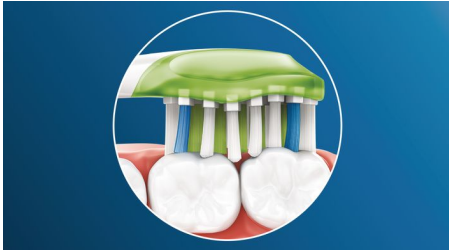

For exceptionally whiter teeth

- Removes up to 5x more extrinsic stains in just three days*

An unrivaled deep clean

- Up to 4x more surface contact** for an effortless deep clean
- Up to 10x more plaque removal***

Highlights

Adaptive cleaning technology

Patients get a personalized clean every time they brush with our adaptive cleaning technology. Soft, flexible rubber sides let Premium White adapt to the unique contours of the mouth. Our bristles adjust to gums and teeth, giving patients up to 4x more surface contact than a DiamondClean brush head for deeper cleaning, even in hard-to-reach spots. Adaptive cleaning technology also: allows gentle tracking along the gumline; absorbs excessive brushing pressure; and enables an enhanced sweeping motion, for a unique in-mouth feel and superior cleaning.

Helps whiten teeth, fast

Dense bristles packed into the center of the Premium White brush head work to remove both plaque and extrinsic stains caused by food and drinks. Its flexing sides let the bristles contour to the unique shape of teeth and gums for deep cleaning and a whiter smile in just three days.