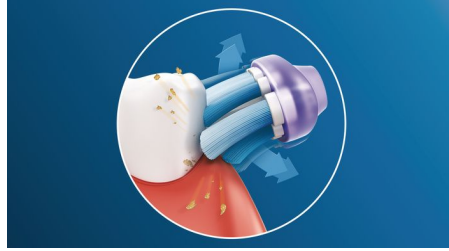

## Focus on gum health

With the Philips Sonicare Premium Gum Care brush head, even the deepest clean is gentle. As your toothbrush moves along the gum line, Premium Gum Care's flexible sides and bristles absorb any excess pressure so your gums are protected, even if you brush too hard. Bristles work hard to remove plaque and bacteria along the gum line, helping to improve gum health. Thanks to this brush head's curved design, you can be sure of maximised bristle contact.

## Adaptive cleaning technology

You get a personalised clean every time you brush with our adaptive cleaning technology. Soft rubber sides flex to let Premium Gum Care adapt to the shape of your teeth and gums, absorbing any excess brushing pressure and enhancing our sonic cleaning power. Bristles can then adjust to the shape of your teeth and gums so you get up to 2x more surface contact than a regular brush head\*\* for deeper cleaning even in hard-to-reach areas.

## Say goodbye to plaque

Thanks to its flexible design, Premium Gum Care removes up to 10 x more plaque than a manual toothbrush. It moves to enhance our unique Philips Sonicare cleaning technology so that however you brush, you get an exceptional clean you can see and feel.