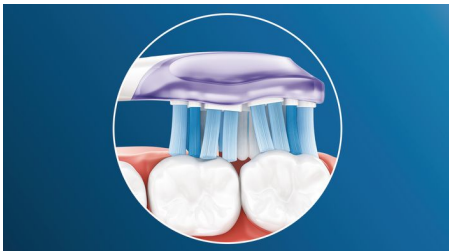

Adaptive cleaning technology

You get a personalised clean every time you brush with our adaptive cleaning technology. Soft rubber sides flex to let Premium Gum Care adapt to the shape of your teeth and gums, absorbing any excess brushing pressure and enhancing our sonic cleaning power. Bristles can then adjust to the shape of your teeth and gums so you get up to 2x more surface contact than a regular brush head** for deeper cleaning even in hard-to-reach areas.