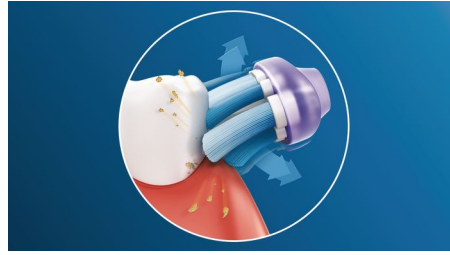

## Focus on gum health

With the Philips Sonicare Premium Gum Care brush head, even the deepest clean is gentle. As your toothbrush moves along the gum line, Premium Gum Care's flexible sides and bristles absorb any excess pressure so your gums are protected, even if you brush too hard. Bristles work hard to remove plaque and bacteria along the gum line helping to improve gum health. Thanks to this brush head's curved design, you can be sure of maximized bristle contact.

## Adaptive cleaning technology

You get a personalized clean every time you brush with our adaptive cleaning technology. Soft rubber sides flex to let Premium Gum Care adapt to the shape of your teeth and gums, absorbing any excess brushing pressure and enhancing our sonic cleaning power. Bristles can then adjust to the shape of your teeth and gums so you get up to 2x more surface contact than a regular brush head\*\* for deeper cleaning even in hard-to-reach areas.

## Say goodbye to plaque

Thanks to its flexible design, Premium Gum Care removes up to 10x more plaque than a manual toothbrush. It moves to enhance our unique Philips Sonicare cleaning technology so that however you brush, you get an exceptional clean you can see and feel.