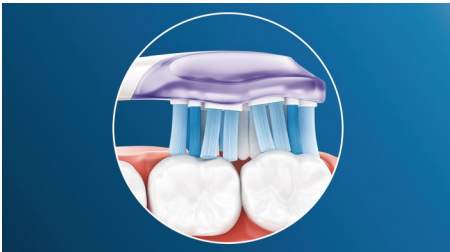

Adaptive cleaning technology

You get a personalized clean every time you brush with our adaptive cleaning technology. Soft rubber sides flex to let Premium Gum Care adapt to the shape of your teeth and gums, absorbing any excess brushing pressure and enhancing our sonic cleaning power. Bristles can then adjust to the shape of your teeth and gums so you get up to 2x more surface contact than a regular brush head** for deeper cleaning even in hard-to-reach areas.