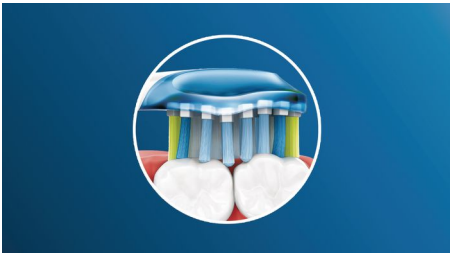

## Say goodbye to plaque

And thanks to its flexible design, it removes up to 10x more plaque from hard-to-reach areas\* for a truly deep clean along the gum line and between teeth.

## Adaptive cleaning technology

You get a personalized clean every time you brush with our adaptive cleaning technology. Soft rubber sides flex to let C3 Premium Plaque Control adapt to the shape of your teeth and gums, absorbing any excess brushing pressure and enhancing our sonic cleaning power. Bristles can then adjust to the shape of your teeth and gums so you get up to 4x more surface contact than a regular brush head\*\* for deeper cleaning in hard-to-reach areas.