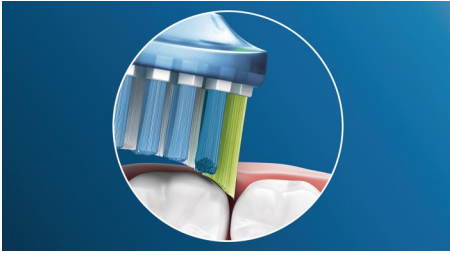

## Say goodbye to plaque

And thanks to its flexible design, it removes up to 10x more plaque from hard-to-reach areas\* for a truly deep clean along the gum line and between teeth.