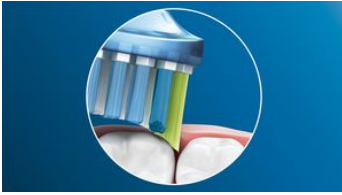

#### Say goodbye to plaque

And thanks to its flexible design, it removes up to 10x more plaque from hard-to-reach areas\* for a truly deep clean along the gum line and between teeth.