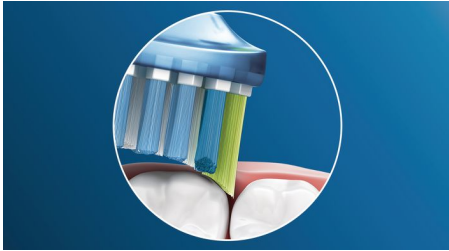

## Say goodbye to plaque

Thanks to its flexible design, it removes up to 10x more plaque from hard-to-reach areas\* for a truly deep clean along the gum line and between teeth.