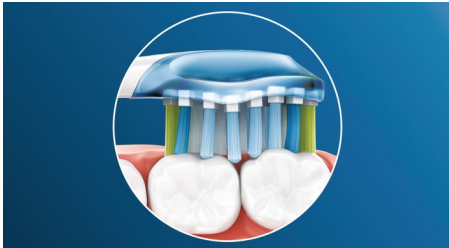

Adaptive cleaning technology

You get a personalised clean every time you brush with our adaptive cleaning technology. Soft rubber sides flex to let C3 Premium Plaque Defence adapt to the shape of your teeth and gums, absorbing any excess brushing pressure and enhancing our sonic cleaning power. Bristles can then adjust to the shape of your teeth and gums so you get up to 4 x more surface contact than a regular brush head** for deeper cleaning in hard-to-reach areas.