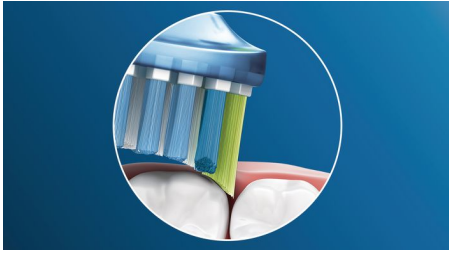

## Say goodbye to plaque

Thanks to its flexible design, it removes up to 10x more plaque from hard-to-reach areas\* for a truly deep clean along the gum line and between teeth.