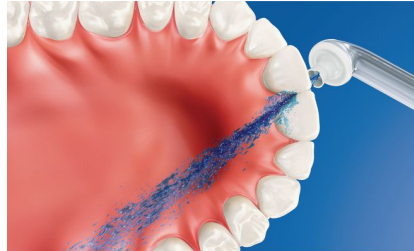

Maximized sonic motion

Philips Sonicare brush heads are vital to our core technology of high-frequency, high-amplitude brush movements performing over 31,000 brush strokes per minute. Our unparalleled sonic technology fully extends the power from the handle all the way to the tip of the brush head. This sonic motion creates a dynamic fluid action that drives fluid deep between teeth and along the gum line for superior, yet gentle, cleaning every time.

Up to 99.9% plaque removal

AirFloss Pro/Ultra removes up to 99.9% of plaque from treated areas.***

Micro-droplet technology

Our clinically-proven results are possible from our unique technology that combines air and mouthwash or water to powerfully yet gently clean between teeth and along the gumline.

Easily start a healthy habit

Interproximal cleaning is very important to overall oral health. AirFloss Pro/Ultra is an easy way to clean deeper between teeth, helping to form a healthy habit.

Better gum health

Philips Sonicare AirFloss Pro/Ultra is clinically proven to improve gum health as much as floss.** Helps improve gum health in as little as two weeks.

Cleans in just 60 seconds

With the AirFloss Pro/Ultra, cleaning your entire mouth takes less than 60 seconds a day. Simply select your burst frequency (single, double or triple), and hold down the activation button for continuous automatic bursts or press and release for manual burst mode.