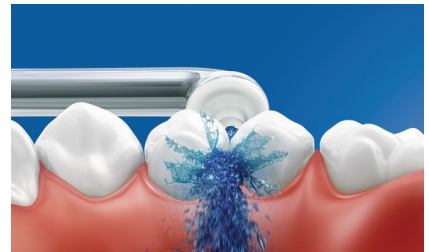

Philips Sonicare AirFloss Pro/Ultra is clinically proven to improve gum health as much as floss.** Helps improve gum health in as little as two weeks.

Cleans in just 60 seconds

With the AirFloss Pro/Ultra, cleaning your entire mouth takes less than 60 seconds a day. Simply select your burst frequency (single, double or triple) and hold down the activation button for continuous automatic bursts or press and release for manual burst mode.

Helps prevent cavities

By gently bursting away plaque that brushing missed, Philips Sonicare AirFloss Pro/Ultra helps prevent cavities from forming in the spaces between your teeth.

High-performance nozzle