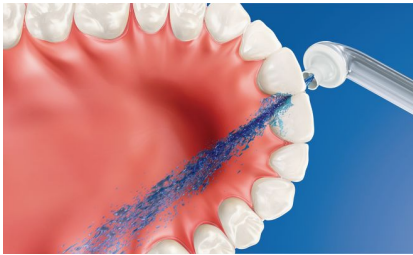

Improves oral health

- Up to 99.9% plaque removal***
- Clinically proven to be as effective as floss for gum health**
- Helps prevent cavities between teeth

Superior technology

- Air and micro-droplet technology
- High-performance nozzle
- Triple-burst customisable settings

The easiest way to effectively clean between teeth

- Total daily confidence with a fresh and clean mouth
- Takes just 60 seconds: Point, Press, Clean!
- An easy way to start a healthy habit

Highlights

Up to 99.9% plaque removal

AirFloss Pro/Ultra removes up to 99.9% of plaque from treated areas.***

Micro-droplet technology

Our clinically proven results are possible thanks to our unique technology, which combines air and mouthwash or water to powerfully yet gently clean between teeth and along the gumline.

Easily start a healthy habit

Interproximal cleaning is very important to overall oral health. AirFloss Pro/Ultra is an easy way to clean deeper between teeth, helping to form a healthy habit.

Better gum health