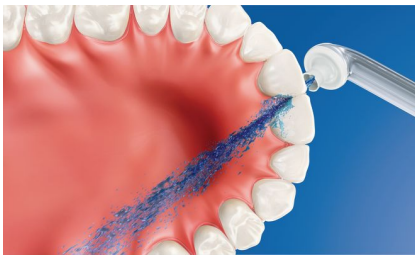

The easiest way to effectively clean between teeth

- Takes just 60 seconds: Point, Press, Clean!
- Fresh and clean with mouthwash
- An easy way to start a healthy habit

Superior results for patients' oral care needs

- Exclusive bonus items only available to dental professionals

Highlights

Up to 99.9% plaque removal

AirFloss Pro/Ultra removes up to 99.9% of plaque from treated areas.***

Micro-droplet technology

Our clinically-proven results are possible from our unique technology that combines air and mouthwash or water to powerfully yet gently clean between teeth and along the gumline.

Better gum health

Philips Sonicare AirFloss Pro/Ultra is clinically proven to improve gum health as much as floss.** Helps improve gum health in as little as two weeks.

Cleans in just 60 seconds

With the AirFloss Pro/Ultra, patients can clean their entire mouth in less than 60 seconds a day. Patients simply select their desired burst frequency (single, double or triple) and hold down the activation button for continuous automatic bursts or press and release for manual burst mode.

Fresh and clean with mouthwash

Patients can use with mouthwash for the ultimate fresh experience and anti-microbial benefits.

Helps prevent cavities between

By gently bursting away plaque that brushing missed, Philips Sonicare AirFloss Pro/Ultra helps prevent cavities from forming in the spaces between patients' teeth.