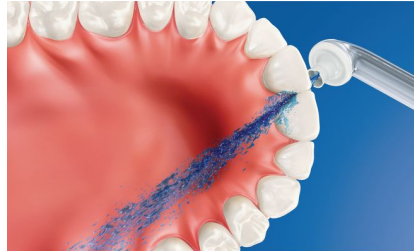

## Better gum health

Philips Sonicare AirFloss Pro is clinically proven to improve gum health as much as floss.\*\* Helps to improve gum health in as little as two weeks.

## Up to 99.9% plaque removal

Removes up to 99.9% of plaque from treated areas.\*\*\*

## Helps prevent cavities

By gently bursting away plaque that brushing missed, Philips Sonicare AirFloss Pro helps prevent cavities from forming in the spaces between your teeth.

## Micro-droplet technology

Our clinically proven results are possible thanks to our unique technology, which combines air and mouthwash or water to powerfully yet gently clean between teeth and along the gumline.