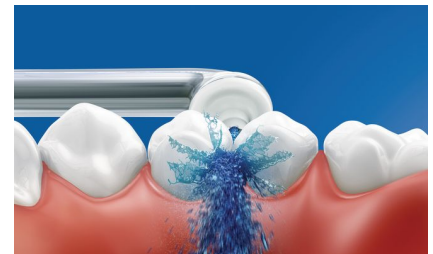

Easily start a healthy habit

Interproximal cleaning is very important to overall oral health. AirFloss is an easy way to clean deeper between teeth, helping to form a healthy habit.

Better gum health

Philips Sonicare AirFloss Pro/Ultra is clinically proven to improve gum health as much as floss.** Helps improve gum health in as little as two weeks.

Fresh & clean with mouthwash

Fill the reservoir on the handle with either mouthwash or water, then point and press. Use with mouthwash for the ultimate fresh experience and anti-microbial benefits.

Helps prevent cavities

By gently bursting away plaque that brushing missed, Philips Sonicare AirFloss Pro/Ultra helps prevent cavities from forming in the spaces between your teeth.

High performance nozzle

The new AirFloss Pro/Ultra high performance nozzle amplifies the power of our air and micro-droplet technology to be more effective and efficient than ever.