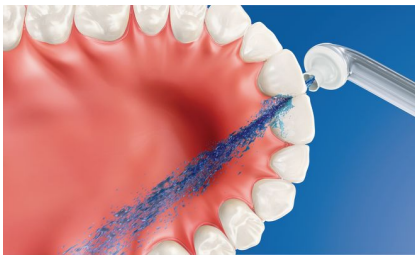

Improves oral health

- Up to 99.9% plaque removal***
- Clinically proven as effective as floss for gum health**
- Helps prevent cavities between teeth

Superior technology

- Air and micro-droplet technology
- High performance nozzle
- Triple burst customizable settings

The easiest way to effectively clean between teeth

- An easy way to start a healthy habit
- Takes just 60 seconds: Point, Press, Clean!
- Total daily confidence of a fresh and clean mouth

Highlights

Up to 99.9% plaque removal

AirFloss Pro/Ultra removes up to 99.9% of plaque from treated areas.**

Micro-droplet technology

Our clinically-proven results are possible from our unique technology that combines air and mouthwash or water to powerfully yet gently clean between teeth and along the gumline.

Easily start a healthy habit

Interproximal cleaning is very important to overall oral health. AirFloss is an easy way to clean deeper between teeth, helping to form a healthy habit.

Better gum health

Philips Sonicare AirFloss Pro/Ultra is clinically proven to improve gum health as much as floss.** Helps improve gum health in as little as two weeks.