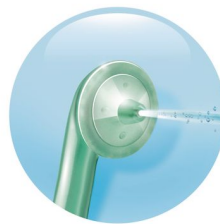

Highlights

Easy-to-fill reservoir

Easy-to-fill reservoir uses only a tiny amount of water for less mess. Fill with mouthwash for enhanced oral health benefits.

Fits Sonicare chargers

You only need one charger to charge your Sonicare products.

Guidance tip

Simply glide the guidance tip along the gum-line until you feel it settle between the teeth. Provides easy positioning even on those hard-to-reach back teeth.

Charging after two weeks

The AirFloss lasts two weeks between charging.

Microburst technology

Microburst technology applies a quick burst of pressurized air and micro-water droplets to clean deep between teeth where a toothbrush can't reach

Up to 99.9% Plaque Removal

AirFloss uses microdroplets of air and water or mouthwash to remove up to 99% more plaque in-between teeth*

Simple one-button use

Simple one-button use for easy cleaning in 60 seconds.

Slim, angled nozzle

Slim, angled nozzle for easy to even the hard-to-reach areas

Slim, easy to hold handle

Easy to manoeuvre around the mouth.