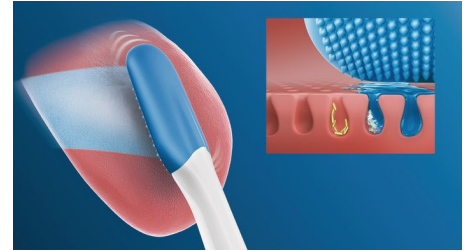

Get your tongue truly clean

To get your tongue truly clean, you need to be able to reach everywhere. Thanks to its ergonomic shape, the TongueCare+ tongue brush lets you do this in comfort. The small and flexible head makes it easy to clean away bad-breath bacteria in every nook and cranny.