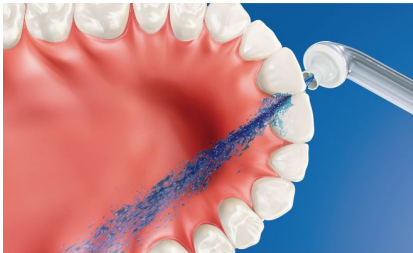

Improves oral health

- Up to 99.9% plaque removal***
- Clinically proven as effective as floss for gum health**
- Helps prevent cavities between teeth

Superior technology

- Air and micro-droplet technology
- High performance nozzle
- Triple burst customizable settings

The easiest way to effectively clean between teeth

- An easy way to start a healthy habit

Highlights

Up to 99.9% plaque removal

AirFloss Pro/Ultra removes up to 99.9% of plaque from treated areas.***

Micro-droplet technology

Interproximal cleaning is very important to overall oral health. AirFloss is an easy way to clean deeper between teeth, helping to form a healthy habit.

Better gum health

Philips Sonicare AirFloss Ultra is clinically proven to improve gum health as much as floss.** Helps improve gum health in as little as two weeks.**

Helps prevent cavities

By gently bursting away plaque that brushing missed, Philips Sonicare AirFloss Pro/Ultra helps prevent cavities from forming in the spaces between your teeth.

High performance nozzle