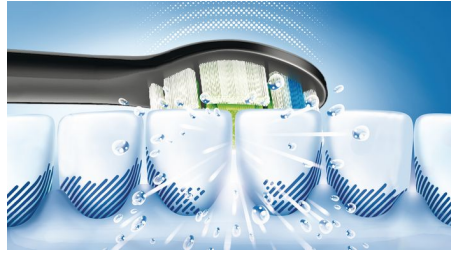

Improves gum health

This Philips Sonicare electric toothbrush provides optimal cleaning between teeth and along the gumline for improved gum health in just two weeks.

Helps whiten teeth

This Philips Sonicare electric toothbrush helps to remove and reduce stains on your teeth for a brighter smile.

Removes up to 7 x more plaque

Removes up to 7 times more plaque from hard-to-reach places than a manual toothbrush

DiamondClean brush head

DiamondClean toothbrush heads, Philips Sonicare's best whitening brush head, have diamond shaped bristles to effectively yet gently remove surface stains and scrape away plaque. Removes stain build up from coffee, tea, red wine, cigarettes and tobacco in just 1 week.