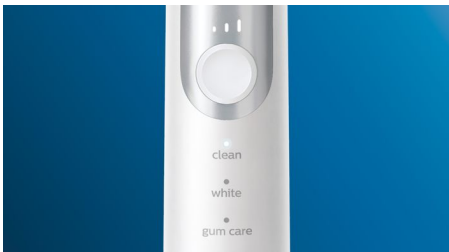

PHILIPS

sonicare

Sonic electric
toothbrush

ProtectiveClean
6100

Built-in pressure sensor

3 modes, 3 intensities

2 x BrushSync features

Travel case

Designed around you

- Encouragement to brush thoroughly
- Makes traveling easier for you

Highlights

Naturally whiter teeth

Click on the W2 Optimal White brush head to remove surface stains and reveal a whiter smile. With its densely packed central stain-removal bristles, it's clinically proven to whiten teeth in just one week.

Brushing your way

This toothbrush allows you to customize your brushing with a choice of three modes and three intensities. Clean mode is standard for superior cleaning. White is the ideal mode for removing surface stains. And Gum Care mode adds an extra minute of reduced-power brushing, so you can gently massage your gums. Three intensities allow you to switch the order of 'higher' and 'lower' to align with the intensities from left to right.