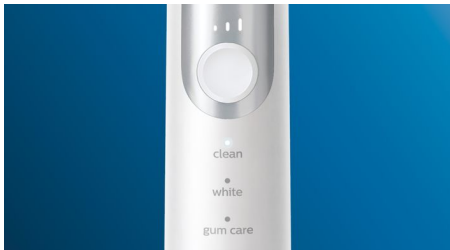

## Philips Sonicare technology

Philips Sonicare's advanced sonic technology pulses water between teeth, and its brush strokes break up plaque and sweep it away for an exceptional daily clean.

## Mode and intensity pairing

Wondering which mode and intensity you should use? Wonder no longer. BrushSync mode pairing tells your smart handle which smart brush head you're using. So, if you click on a gum care brush head, for example, your toothbrush knows to select the optimal mode and intensity for your gums. All you need to do is to press the power button.

## Brushing your way

This toothbrush allows you to customize your brushing with a choice of three modes and three intensities. Clean mode is standard for superior cleaning. White is the ideal mode for removing surface stains. And Gum Care mode adds an extra minute of reduced-power brushing, so you can gently massage your gums. Three intensities allow you to switch the order of 'higher' and 'lower' to align with the intensities from left to right.