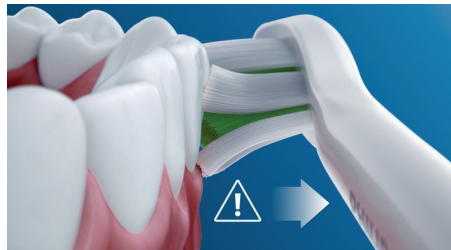

Monitor your brushing pressure

Brushing too hard can damage your teeth and gums. To prevent this, your Philips Sonicare ProtectiveClean emits a gentle pulsing sound to remind you to ease off on the pressure.