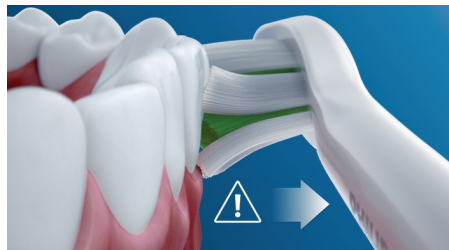

Monitor your brushing pressure

Brushing too hard can damage your teeth and gums. To prevent this, your Philips Sonicare ProtectiveClean emits a gentle pulsing sound to remind you to ease off on the pressure.