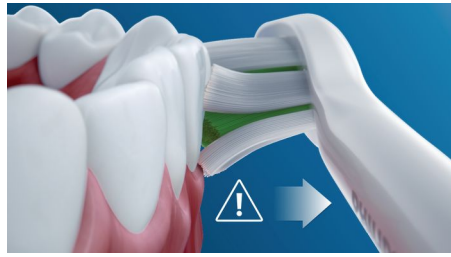

Designed around you

- Always know when to replace your brush heads
- A great way to get used to your new toothbrush
- Encouragement to brush thoroughly

Highlights

Say goodbye to plaque

Densely-packed, high-quality bristles remove up to 7x more plaque than a manual toothbrush. And the specially curved power tip makes reaching the teeth at the back of your mouth a breeze.

Safe and gentle

You can be sure of a safe brushing experience: our sonic technology is suitable for use with braces, fillings, crowns, and veneers, and helps prevent cavities and improve gum health.

The only true sonic technology

Philips Sonicare's advanced sonic technology pulses water between teeth, and its brush strokes break up plaque and sweep it away for an exceptional daily clean.

Too much pressure?

You may not notice if you're brushing too hard, but your toothbrush will. If you start taking it out on your gums, the toothbrush will make a pulsing sound as a reminder to ease off on the pressure.