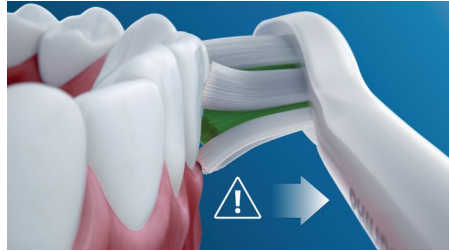

Monitor your brushing pressure

Brushing too hard can damage your teeth and gums. To prevent this, your Philips Sonicare ProtectiveClean emits a gentle pulsing sound to remind you to ease off on the pressure.