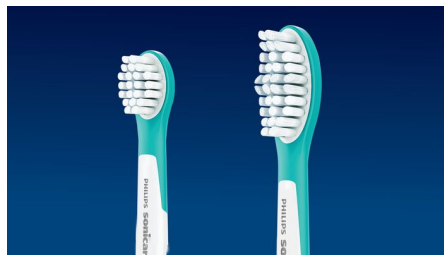

Bluetooth® connectivity

Connects via Bluetooth® wireless technology to a mobile device so kids can interact with the coaching app while they brush. The handle tells the app how long the child is brushing.

Sonic technology

Drives fluid between the teeth and along the gumline for a powerful yet gentle clean.

KidTimer

Gradually increases brushing time over 90 days until reaching the dentist-recommended two minutes to train kids to brush longer.**

Two brush head sizes

Provide the perfect option for every mouth. Standard and compact sizes are comfortable fit for kids ages 4 and older.

Two kid-friendly power modes

Give them just the right amount of power — low mode for younger children and high mode for older kids.

Ergonomic, easy-grip handle

Easy for small hands to maneuver independently and comfortably.

Rubber overmold

Provides added protection for growing teeth and a safer, gentler brushing experience.

Specifications