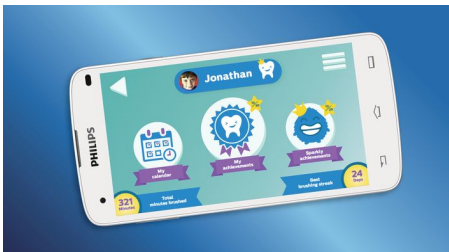

HX6352/42

Interactive sonic power. More fun, better brushing

An exciting start to lifelong healthy habits

Keep kids engaged while they learn to brush. The Philips Sonicare For Kids Bluetooth-enabled toothbrush interacts with a fun app that helps kids brush better and for longer. Kids have fun while learning techniques that will last a lifetime.

- For the development of a lifelong routine
- Fun interchangeable stickers for customization
- Multi grip design for parents and kids

Provides a superior clean, protects growing smiles

- Dynamic cleaning action drives fluid between teeth
- Rubberized brush head is designed to protect young teeth
- 2 brush head sizes available
- Preferred by dentists
- 2 Kid-friendly power modes deliver a gentle, effective clean

Highlights

Fun and educational

Kids play along with the interactive app during brush time. The Sonicare kids app coaches them into how to brush, with fun animations and rewards designed to support them as they build their routine.

Interactive Sonicare For Kids

With the Philips Sonicare For Kids toothbrush and app, children can discover how to brush properly on their own. The app syncs with your kid's sonic toothbrush via Bluetooth to show proper brushing techniques and track performance. Kids can see how well they brush, and earn exciting rewards for a job well done. Educational, and effective, 98% of parents surveyed say it's easier to get their kids to brush longer and better. It's the fun way to help kids develop healthy oral care habits that will last a lifetime.