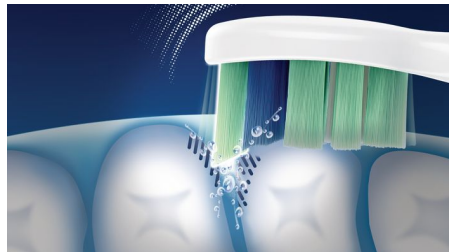

Up to 7x better plaque removal

Removes up to 7x more plaque than a manual toothbrush for a superior clean

Sonic technology

Our sonic technology creates a unique dynamic cleaning action that drives fluid deep between teeth and along the gumline for a thorough-yet-gentle clean

Safe and gentle

The gentle motion of this Philips Sonicare power toothbrush is safe for dental work, including orthodontics, implants and veneers, so you can brush without worry.

Better access to back teeth

Slim, angled brush head provides better access to back teeth and hard-to-reach places

Better in hard-to-reach areas

The slim, angled neck and easy-grip handle of this toothbrush helps with better cleaning in hard-to-reach areas than a manual toothbrush