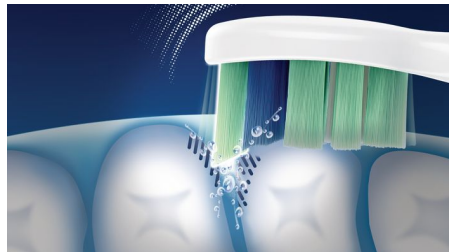

## Sonic technology

Our sonic technology creates a unique dynamic cleaning action that drives fluid deep between teeth and along the gumline for a thorough-yet-gentle clean

## Safe and gentle

The gentle motion of this Philips Sonicare power toothbrush is safe for dental work, including orthodontics, implants and veneers, so you can brush without worry.

## Better access to back teeth

Slim, angled brush head provides better access to back teeth and hard-to-reach places

## Better in hard-to-reach areas

The slim, angled neck and easy-grip handle of this toothbrush helps with better cleaning in hard-to-reach areas than a manual toothbrush