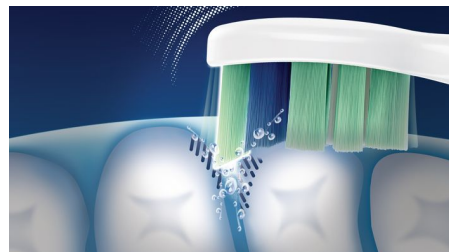

Up to 7x better plaque removal

Removes up to 7x more plaque than a manual toothbrush for a superior clean

Sonic technology

Our sonic technology creates a unique dynamic cleaning action that drives fluid deep between teeth and along the gumline for a thorough-yet-gentle clean

Safe and gentle

The gentle motion of this Philips Sonicare power toothbrush is safe for dental work, including orthodontics, implants and veneers, so you can brush without worry.

Better access to back teeth

Slim, angled brush head provides better access to back teeth and hard-to-reach places

Better in hard-to-reach areas

The slim, angled neck and easy-grip handle of this toothbrush helps with better cleaning in hard-to-reach areas than a manual toothbrush