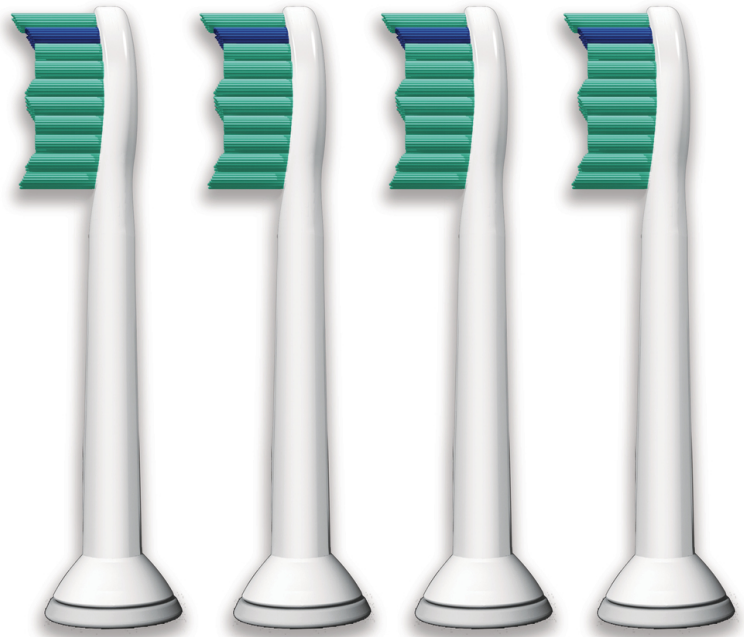

PHILIPS

sonicare

Standard sonic
toothbrush heads

ProResults

4-pack

HX6014/80

All-around Clean

Larger surface area and contoured bristles thoroughly clean and massage teeth and gums.

Designed to optimize performance

- Reminder bristles ensure you are getting an effective clean

Thorough clean feeling in your mouth

- Brush head design maximizes sonic motion
- Contoured bristles fit the natural shape of your teeth
- Angled, radial-trimmed bristles expands the area covered

Contoured bristles

These Philips Sonicare electric toothbrush bristles are trimmed in a contoured pattern to fit the natural shape of teeth. The peaks and valleys along the length of the brush head are ergonomically designed to follow teeth topography and fit in between teeth so you're less likely to miss places when you brush.

Angled radial-trimmed bristles

The curved surface area created by angled, radial-trimmed bristles helps maintain contact with the surfaces of the teeth and gums as the brush head pivots, covering a larger surface area without increasing the size of the brush head.