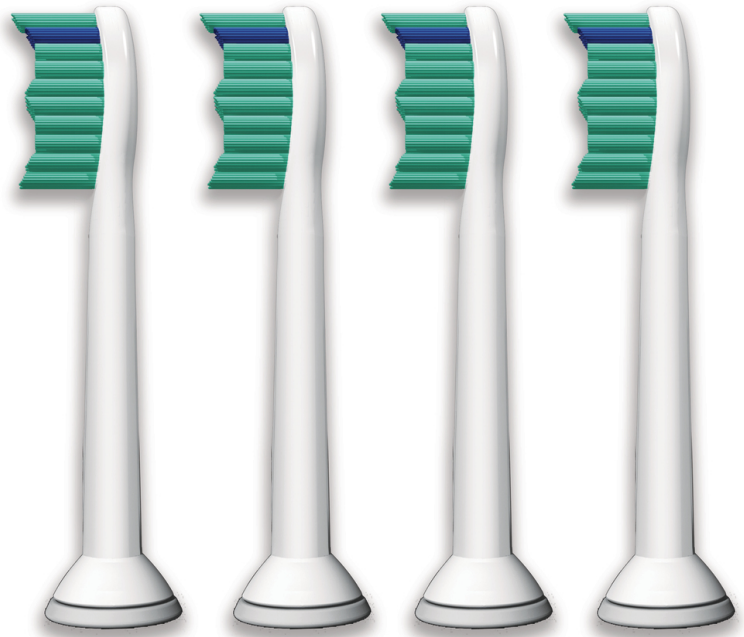

## sonicare

Standard sonic  
toothbrush heads

ProResults

4-pack

HX6014/33

## All-around Clean

Larger surface area and contoured bristles thoroughly clean and massage teeth and gums.

### **Thorough clean feeling in your mouth**

- Angled, radial-trimmed bristles expand the area covered
- Contoured bristles fit the natural shape of your teeth
- Brush head design maximises sonic motion

## Angled radial-trimmed bristles

The curved surface area created by angled, radial-trimmed bristles helps maintain contact with the surfaces of the teeth and gums as the brush head pivots, covering a larger surface area without increasing the size of the brush head.