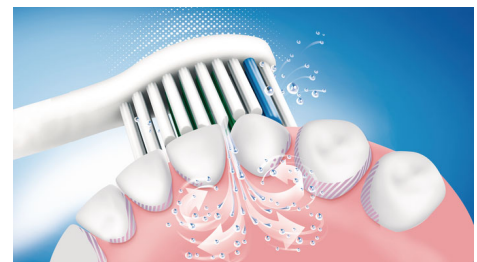

Smartimer

Two-minute timer helps ensure dental professional recommended brushing time.

Soft bristles

Philips Sonicare e-Series brush heads have extra gentle bristles to ensure deep yet gentle cleaning.

Sonic technology