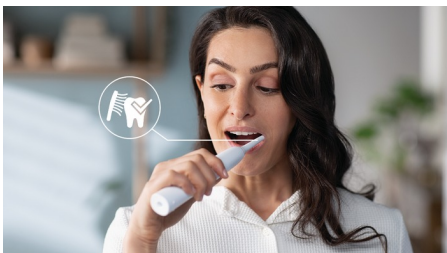

- Removes up to 3x more plaque*vs a manual toothbrush
- Our unique technology brings you a powerful yet gentle clean

Protects your gums

- Built-in pressure sensor protects your teeth & gums

Optimize your brushing

Easy transition to Sonicare

- Easy-Start to ease the transition

Highlights

Advanced Sonicare Technology

Powerful bristle vibrations drive microbubbles deep between your teeth and along your gum line for a refreshing experience. You will get two month's worth of manual brushing in just 2 minutes.** 31000 brush strokes per minute gently clean your teeth, break up plaque, and sweep it away for an exceptional daily clean.

Removes up to 3X more plaque*

Sonicare electric toothbrush with advanced sonic technology is clinically proven to remove up to 3X more plaque from your teeth and along the gum line while protecting your gums

Protects your gums

Built-in pressure sensor automatically detects pressure you apply, warns you, and reduces the toothbrush vibrations automatically to help protect your gums. The toothbrush will make a