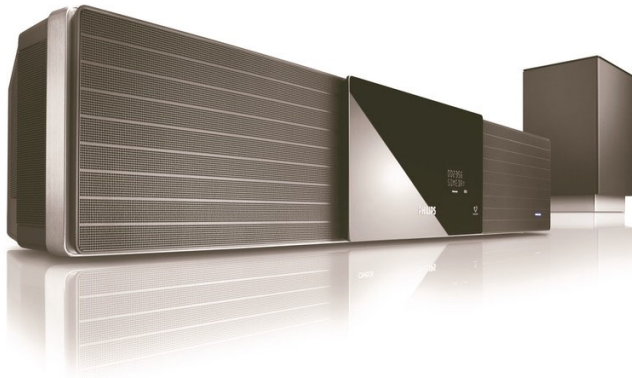

Philips Cineos
SoundBar DVD home
theater

CINEOS

HTS8100

Raising the bar in home cinema

with Ambisound

Featuring Ambisound, the HTS8100 delivers full multi-channel surround sound in any sort of room. The 1-piece integrated system fits into the home with ease, providing a full home theater experience with excellent sound and picture quality.

Bring audio to life

- Ambisound for surround sound from fewer speakers
- Smart Surround optimizes surround settings automatically
- DoubleBASS for an extended, deep bass experience
- Soft dome tweeters for pure sound and voice clarity

Bring video to life

- 1080p HDMI upconverts to high definition for sharper images
- Faroudja DCDi for incredibly sharp high quality video

Fits any space, any lifestyle

- Sound bar system in a stylish integrated single-unit design
- Sophisticated design that matches any flat TV