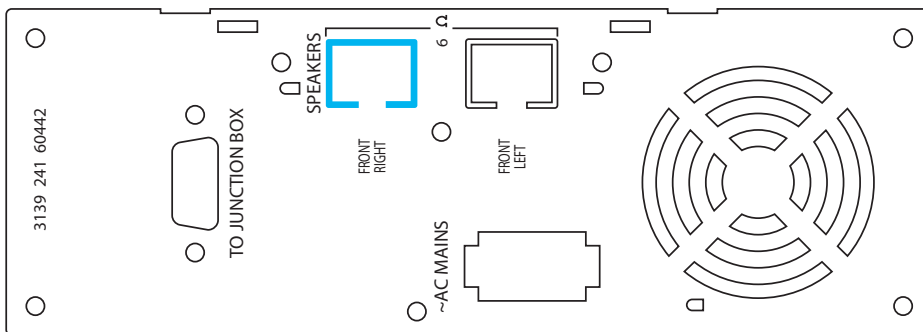

Product highlights

SonoWave

The SonoWave surround sound system, powered by a full multi-channel amplifier, uses an advanced digital sound processing technology that provides multi-channel surround sound from fewer speakers. By positioning independent drivers at precise angles, a powerful multi-channel surround sound is produced and experienced in any room shape and size.

Progressive Scan

Progressive Scan doubles the vertical resolution of the image resulting in a noticeably sharper picture. Instead of sending a field comprising the odd lines to the screen first, followed by the field with the even lines, it writes both fields at the same time. A full image is created instantaneously, using the maximum resolution. At such a speed, your eye perceives a sharper picture with no line structure.

Clean & neat cable management

The clean and clever cable management system allows you to manage your cable connections through an ergonomically designed interface.

Issue date 2009-01-21

Version: 1.0.3

12 NC: 9073 100 12945
EAN: 87 10895 91380 5