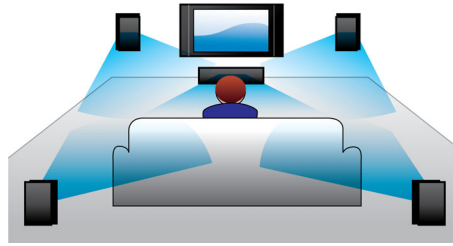

Dolby TrueHD and DTS-HD

Dolby TrueHD and DTS-HD Master Audio Essential deliver the finest sound from your Blu-ray Discs. Audio reproduced is virtually indistinguishable from the studio master, so you hear what the creators intended for you to hear. Dolby TrueHD and DTS-HD Master Audio Essential complete your high definition entertainment experience.