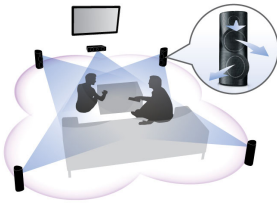

5.1 Home theater
3D Angled Speakers Blu-ray Disc playback

HTS5580W/F7

Highlights

3D Angled speakers

3D Angled Speakers feature angled drivers to deliver sound not only towards the front but also to the sides, creating a wider sweet spot so you can enjoy more immersive and cinematic surround sound.