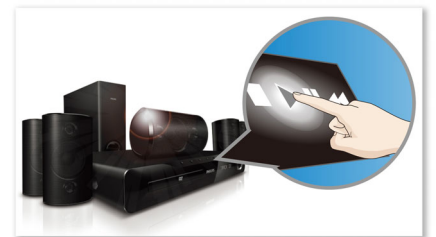

DoubleBASS technology

DoubleBASS ensures you hear even the deepest bass tones from compact-sized subwoofers. It captures low frequencies and recreates them in the audible range of the

subwoofer - delivering sound with more boom and panache, and ensuring you a full, uncompromised listening experience.

Sleek high gloss finishing

Sleek high gloss finishing with unique touch controls

Specifications

Picture/Display

- Picture enhancement: High Def (720p, 1080i, 1080p), Progressive scan

Sound

- Total Power (RMS): 1000 W
- Frequency response: 20 - 20000 Hz
- Signal to noise ratio: > 65 dB
- Sound System: DTS, Dolby Prologic II, Stereo, Dolby Digital 5.1, Dolby True HD, DTS 96/24
- Sound Enhancement: Night Mode, Dialog Enhancer, DoubleBass, FullSound, Treble and Bass Control
- Equalizer settings: Rock, Action, Classic, Concert, Drama, Sports, Jazz