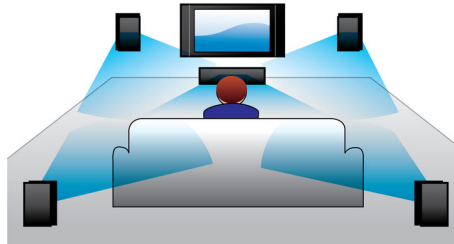

Dolby TrueHD and DTS-HD

Dolby TrueHD and DTS-HD Master Audio Essential deliver the finest sound from your Blu-ray Discs. Audio reproduced is virtually indistinguishable from the studio master, so you hear what the creators intended for you to hear. Dolby TrueHD and DTS-HD Master Audio Essential complete your high definition entertainment experience.