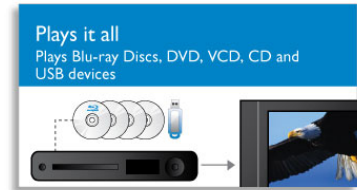

Play it all

Play virtually any disc and any media format you want - whether they be Blu-ray Discs, DVDs, VCDs, CDs or USB devices. Experience the unbeatable convenience of great playability, and the luxury of sharing media files on your TV or home theater system.