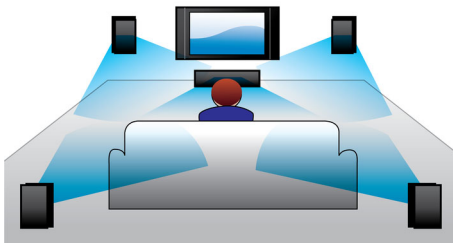

Dolby TrueHD and DTS-HD

Dolby TrueHD and DTS-HD Master Audio Essential deliver the finest sound from your Blu-ray Discs. Audio reproduced is virtually indistinguishable from the studio master, so

you hear what the creators intended for you to hear. Dolby TrueHD and DTS-HD Master Audio Essential complete your high definition entertainment experience.