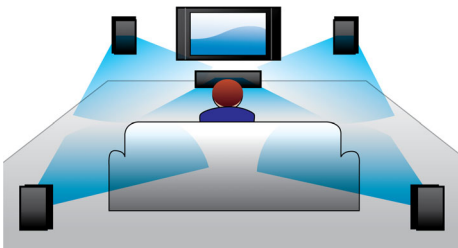

# PHILIPS

Home theater  
HDMI 1080p

## Dolby Digital and Pro Logic II

A built-in Dolby Digital decoder eliminates the need for an external decoder by processing all six channels of audio information to provide a surround sound experience and an astoundingly natural sense of ambience and dynamic realism. Dolby Pro Logic II provides five channels of surround processing from any stereo source.