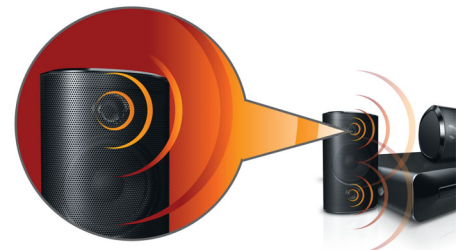

Power speakers with basspipes

Powerful speakers with basspipes for great sound