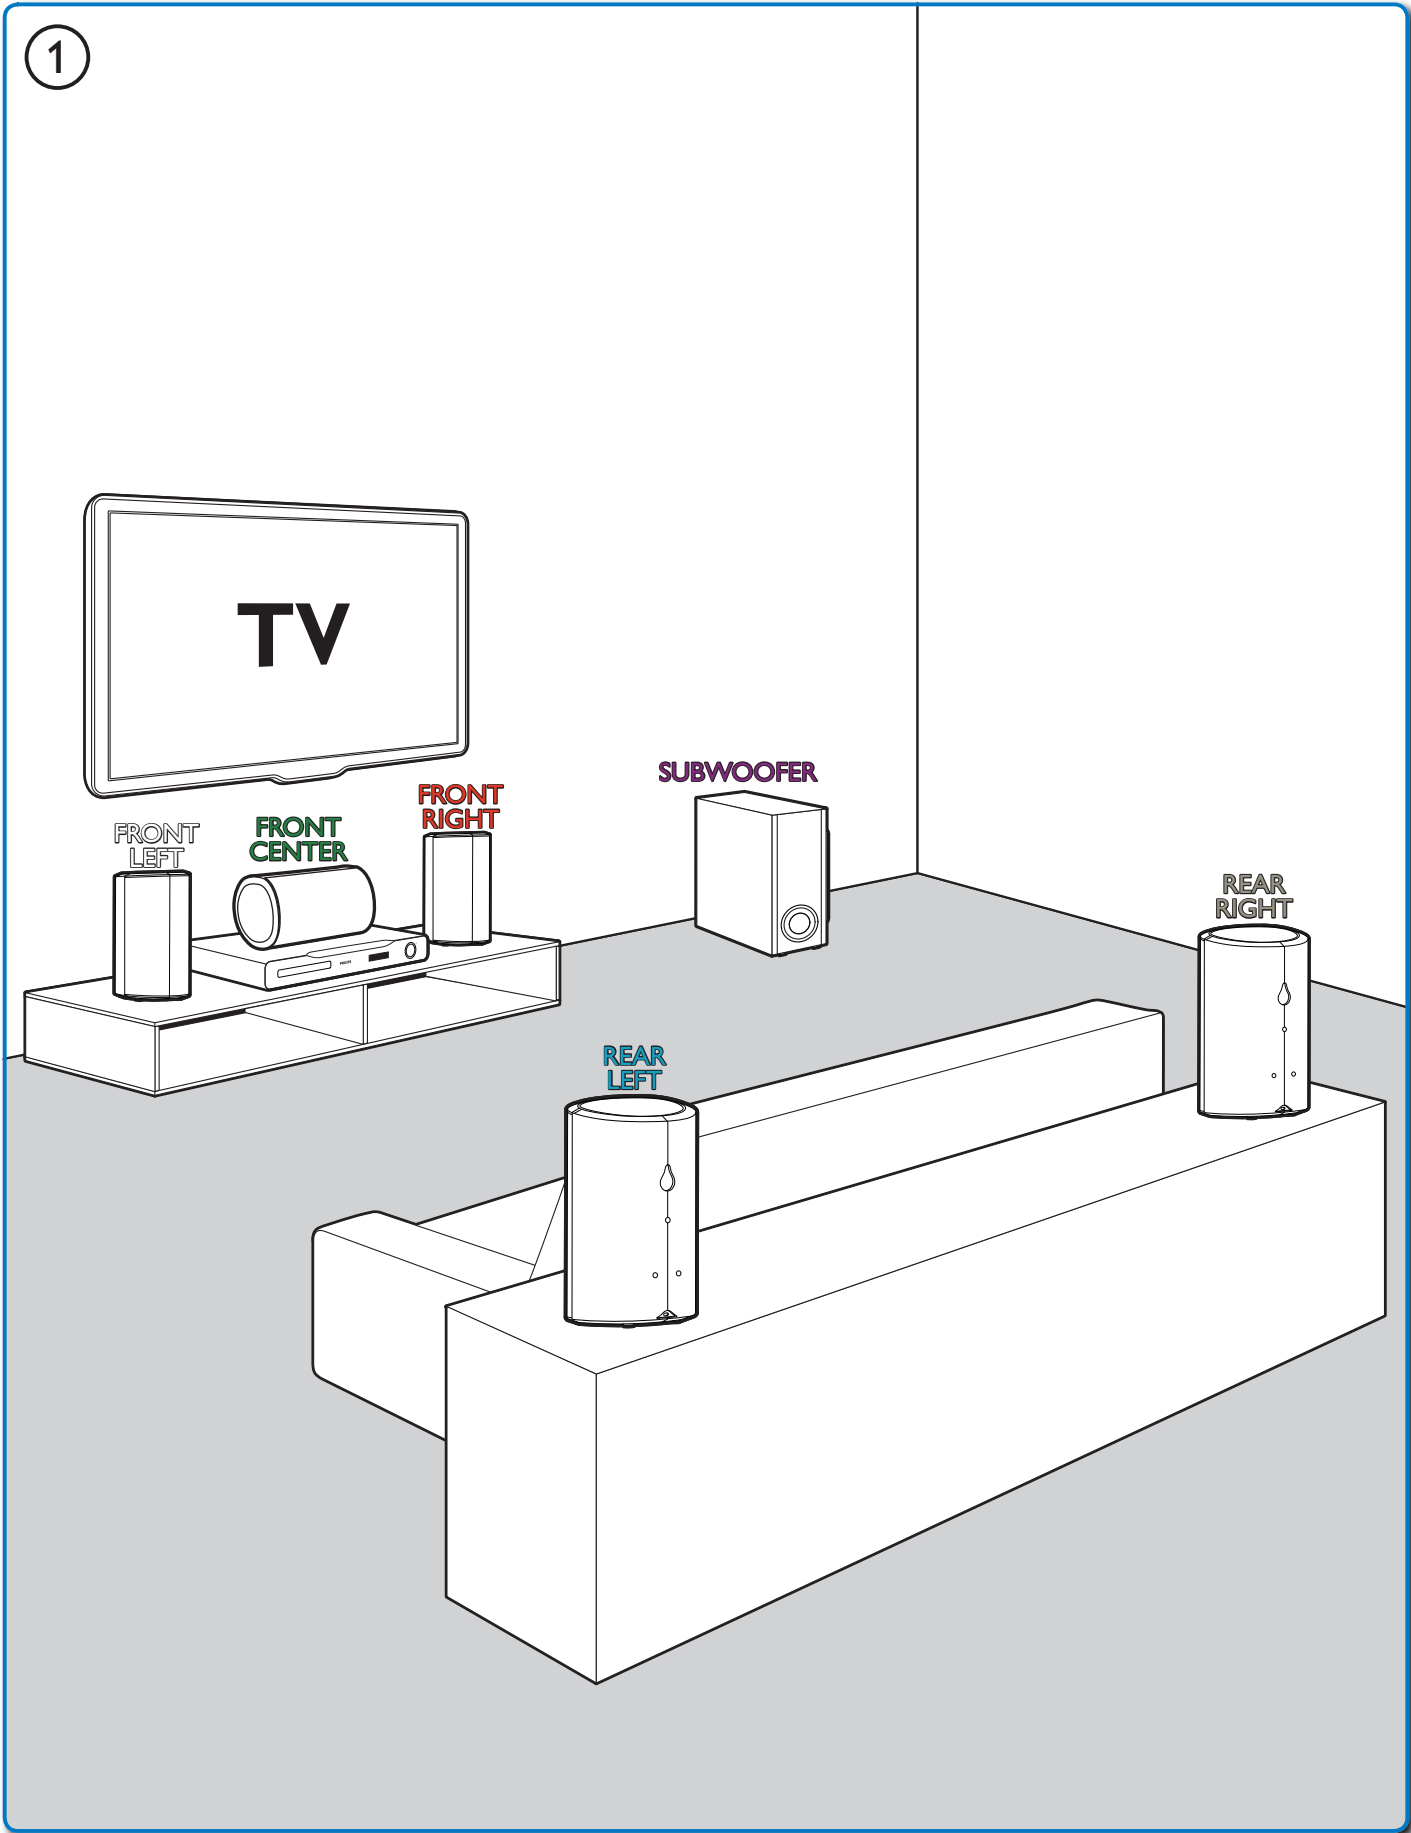

Register your product and get support at
www.philips.com/welcome

HTS3510
HTS3520

Quick Start

PHILIPS

Audio/Video

Power cord
(fixed for UK)

FM Antenna

1