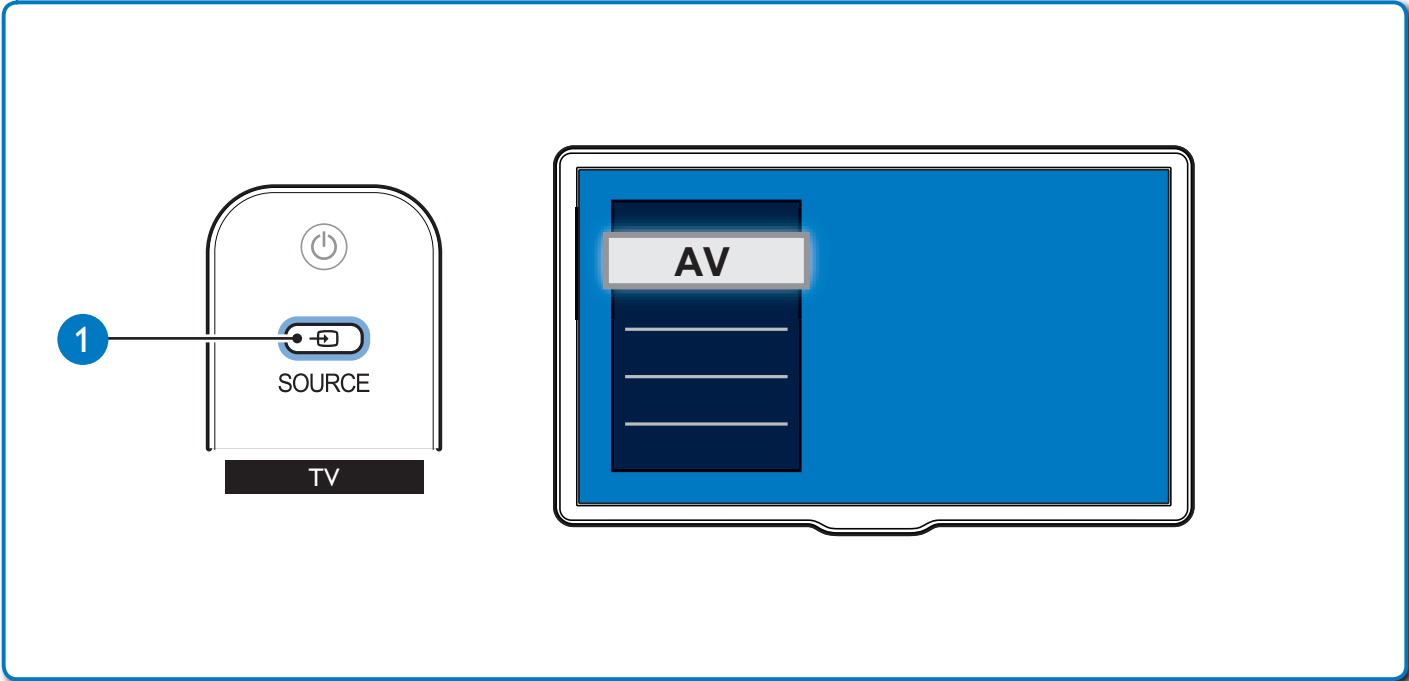

2

3

2

3

DISC

FM

USB 

Specifications are subject to change without notice
Trademarks are the property of Koninklijke Philips Electronics N.V.
or their respective owners
2010 © Koninklijke Philips Electronics N.V. All rights reserved.
sgsn_1017/05,12_v3