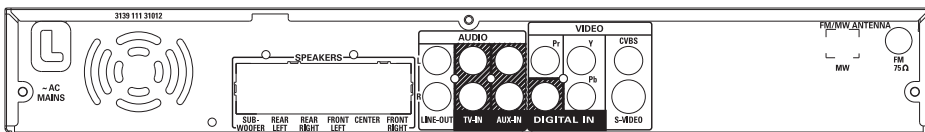

Accessories

- Included accessories: AC Power Cord, FM/MW Antenna, Remote Control, Batteries for remote control, User Manual, Quick Use Guide, Warranty certificate, Audio/Video cable

Dimensions

- Set dimensions (W x H x D): 360 x 54 x 324 mm
- Set weight: 2.7 kg
- Surround Speaker dimensions (W x H x D): 94 x 175 x 65 mm
- Surround speaker Weight: 0.58 kg
- Center speaker dimensions (W x H x D): 225 x 94 x 75 mm
- Center Speaker Weight: 0.78 kg
- Subwoofer dimensions (W x H x D): 360 x 340 x 130 mm
- Subwoofer Weight: 3.92 kg
- Packaging dimensions (W x H x D): 570 x 310 x 440 mm
- Weight incl. Packaging: 18 kg